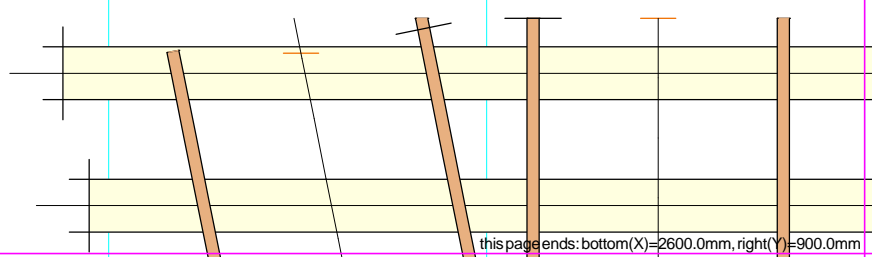

750

800

850

900

this page begins: top(X)=2340.0mm, left(Y)=720.0mm printing the control template

all pages origin (a/1): top(X)=0mm, left(Y)=0mm e/10

2350

2400

2450

2500

2550

m m 750 800
this page begins: top(X)=2860.0mm, left(Y)=720.0mm printing the control template

all pages origin (a/1): top(X)=0mm, left(Y)=0mm e/12

2900

2950

3000